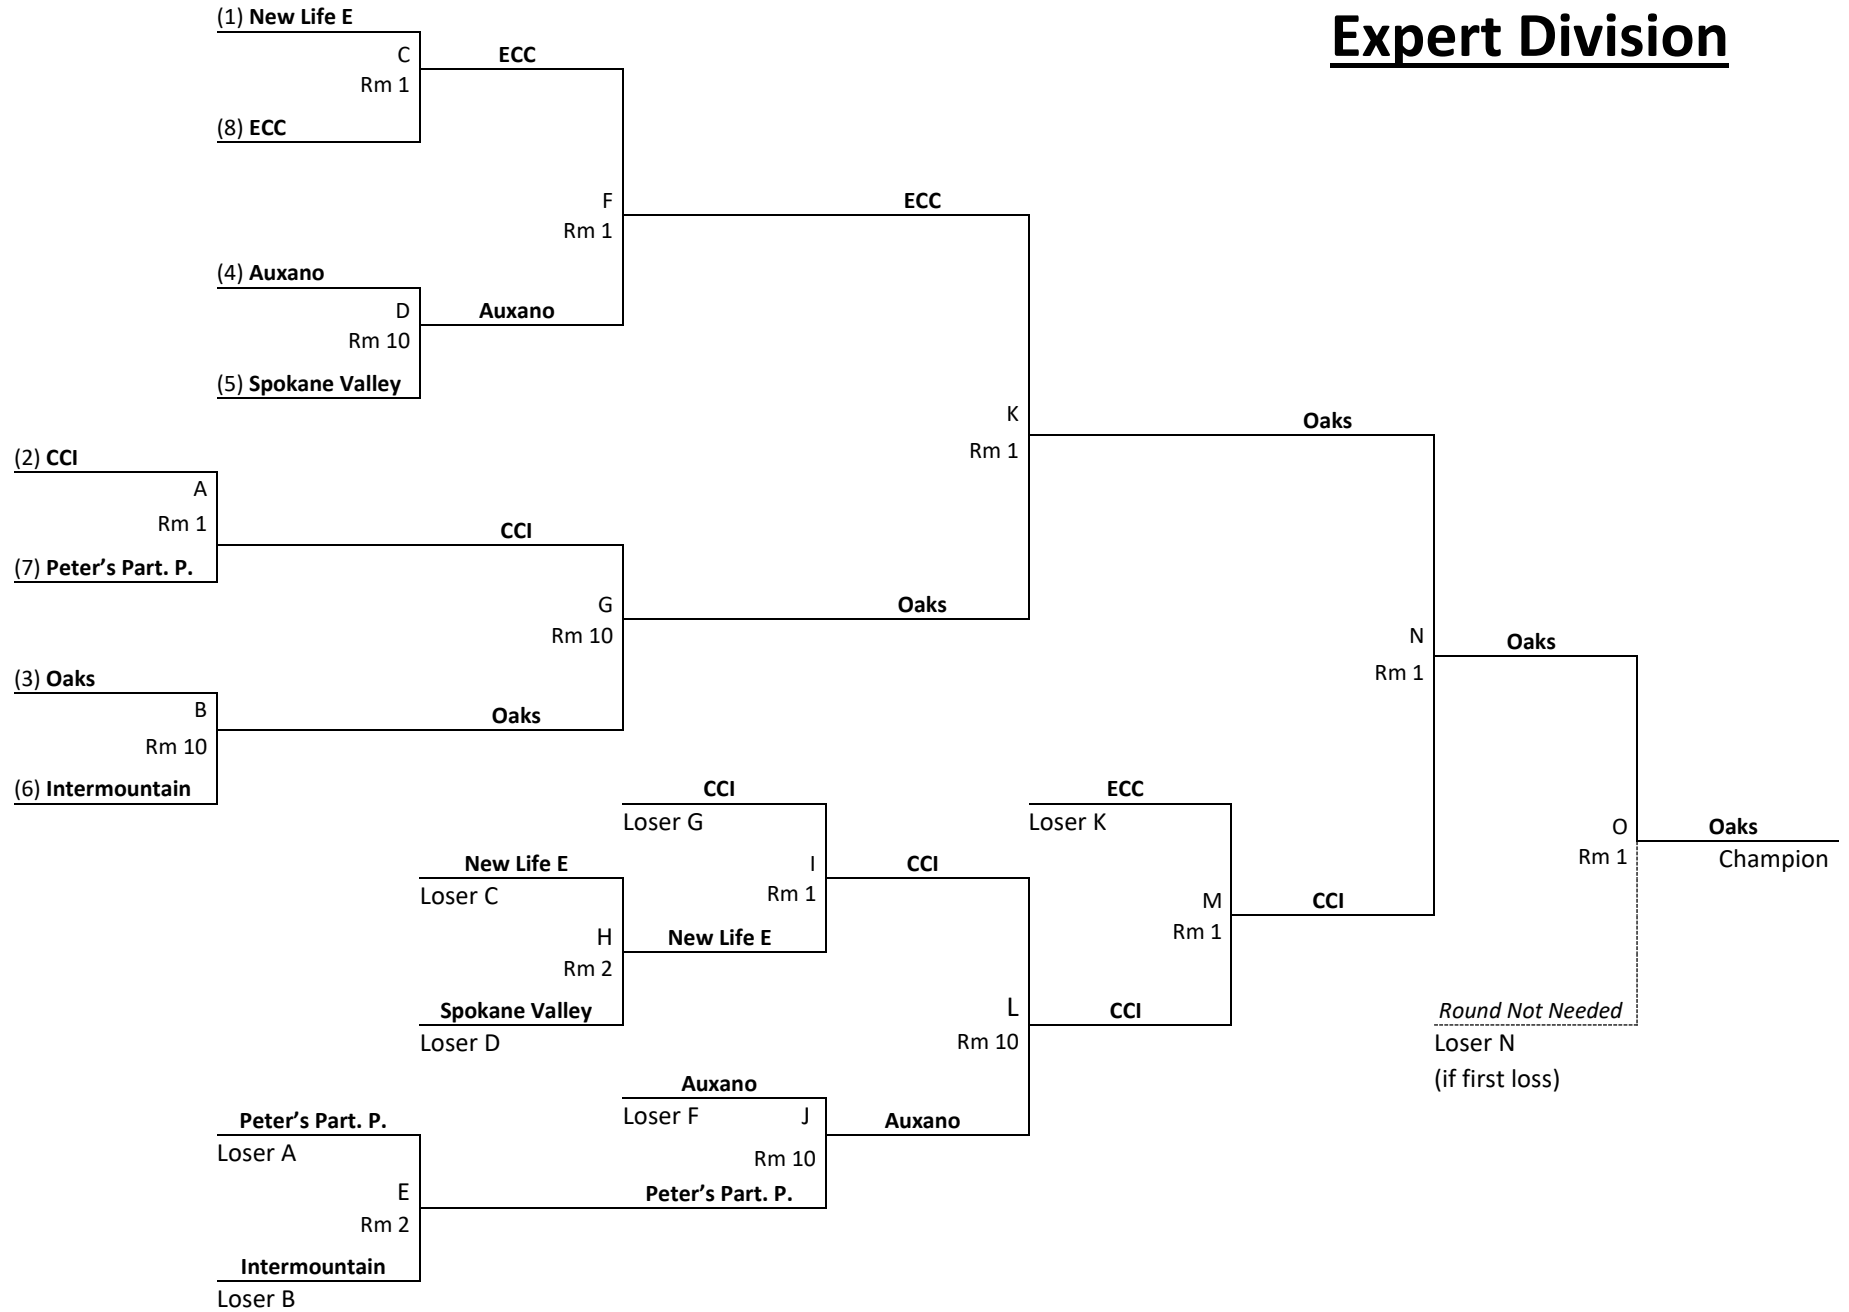

Expert Division