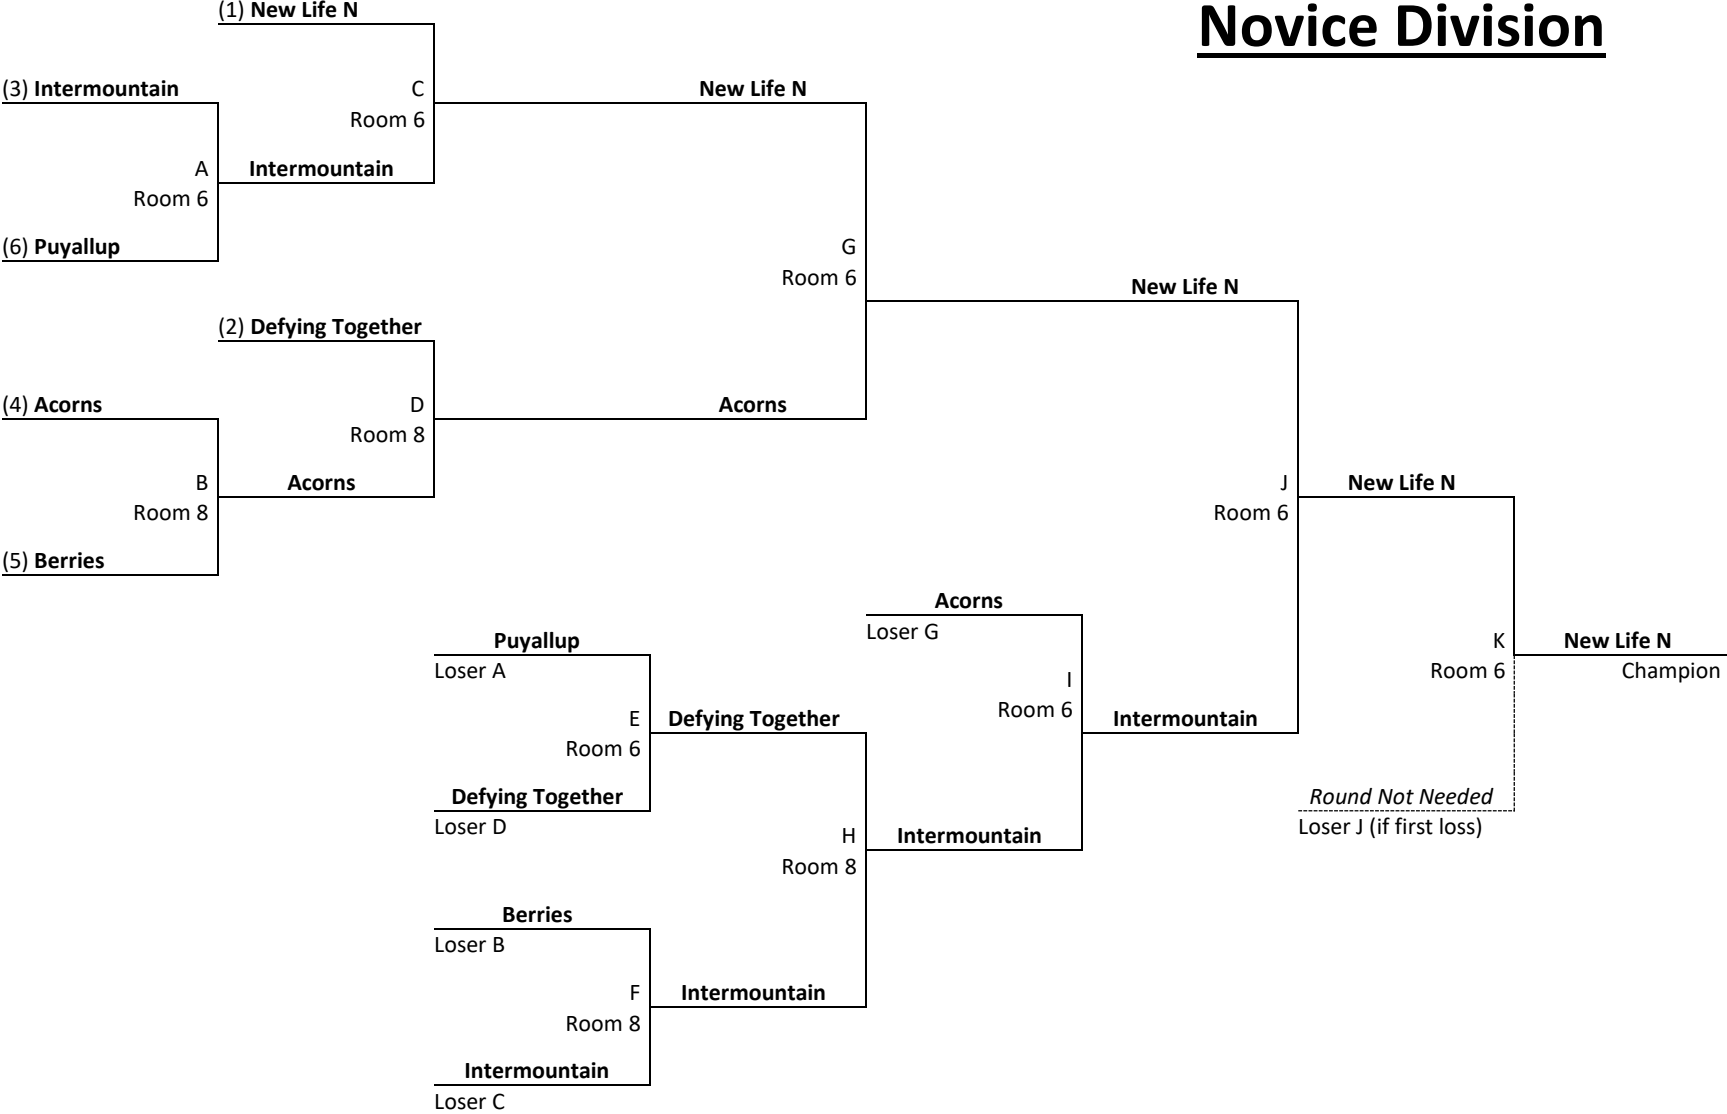

Novice Division