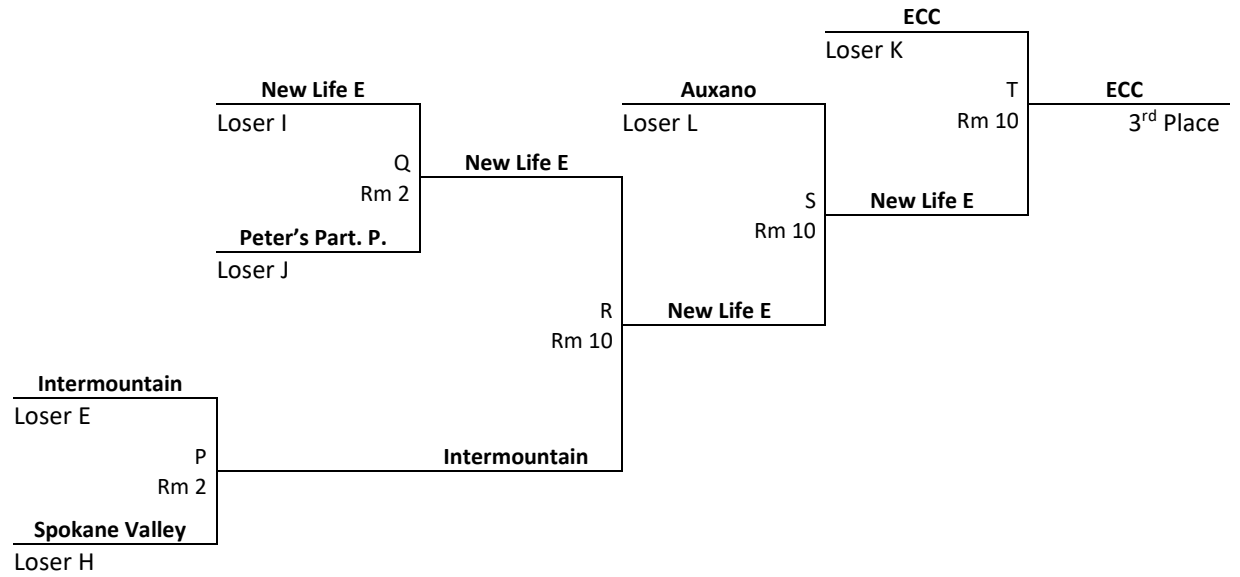

Expert Division