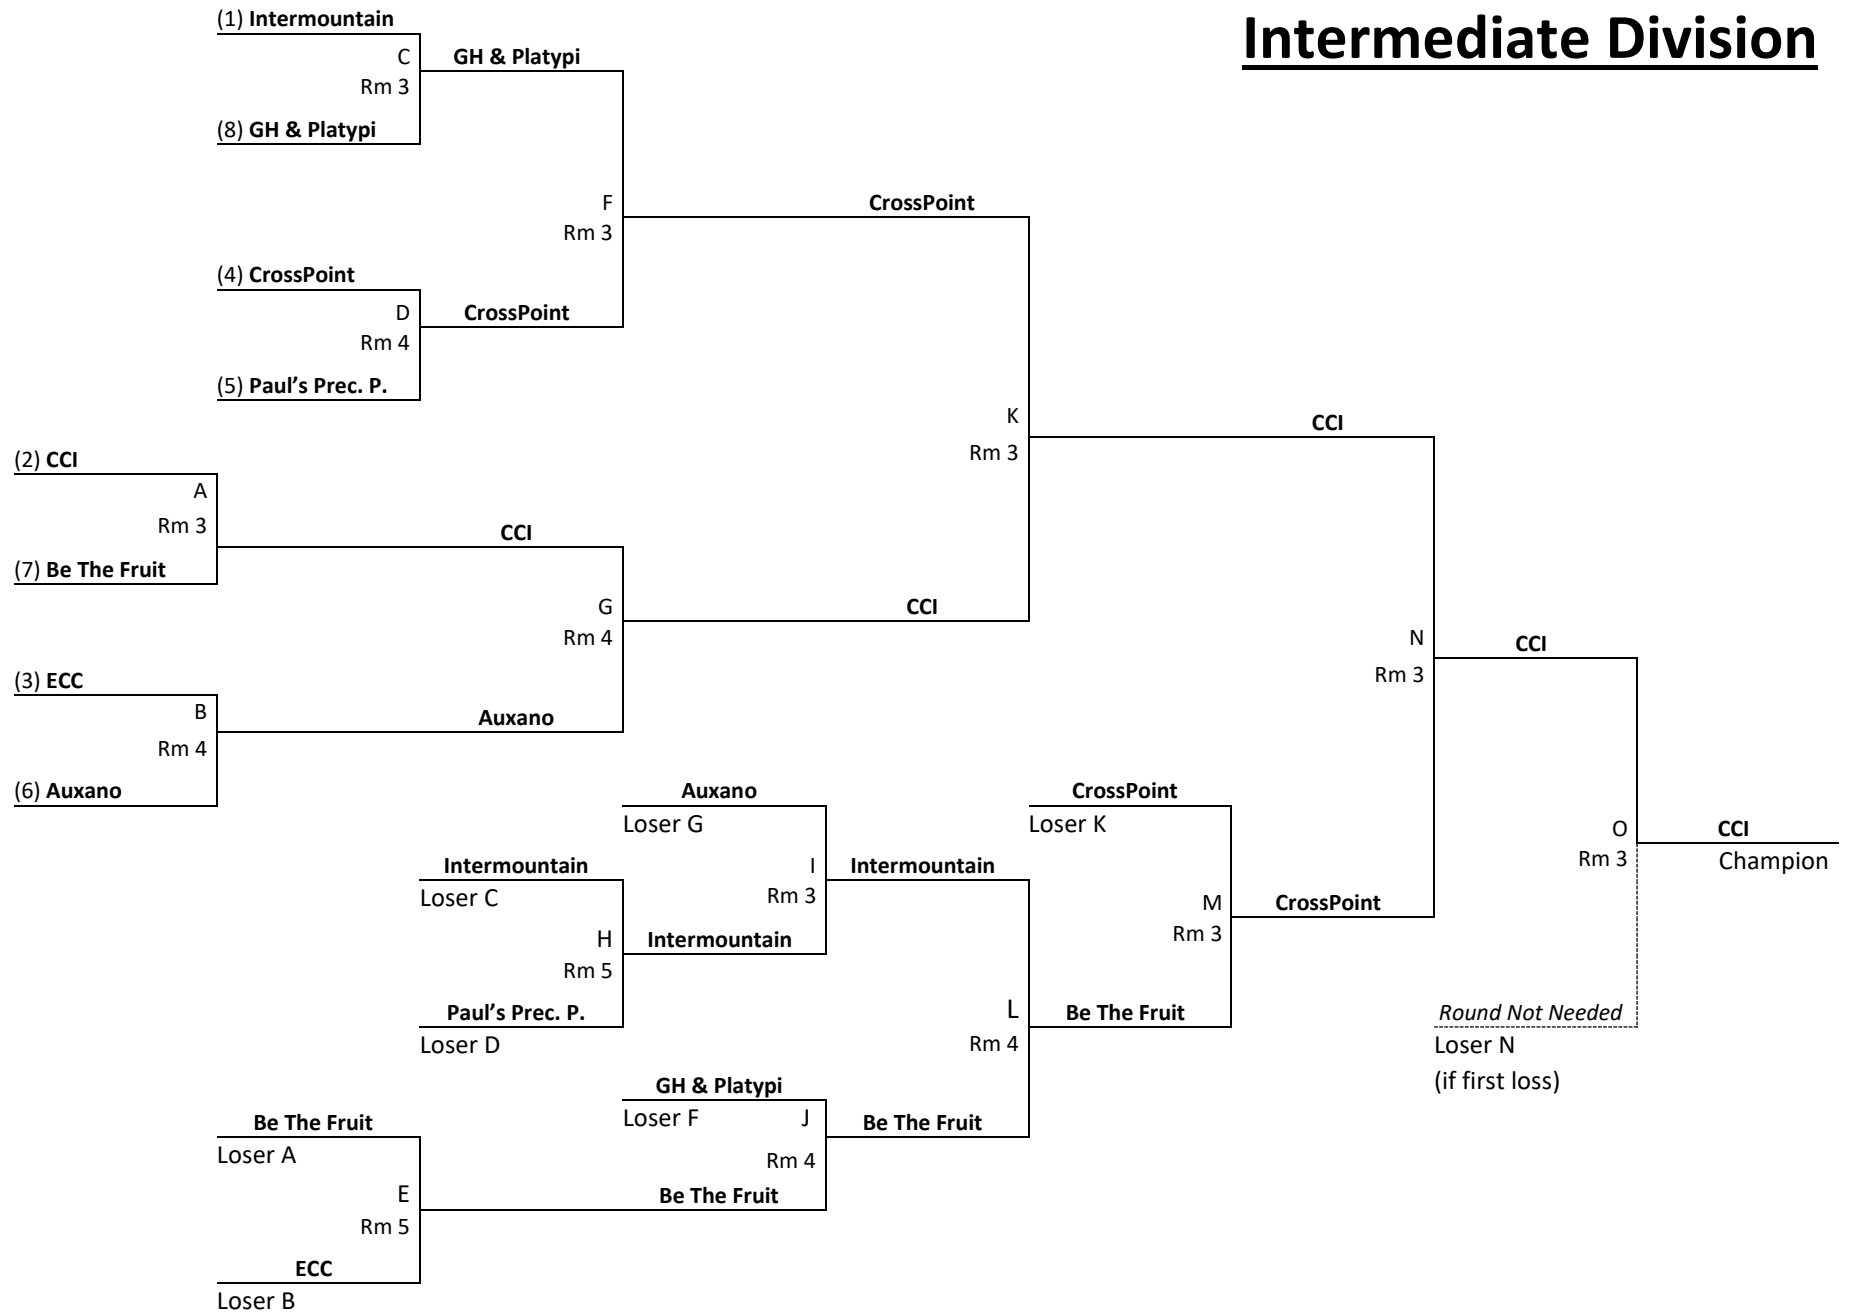

Intermediate Division