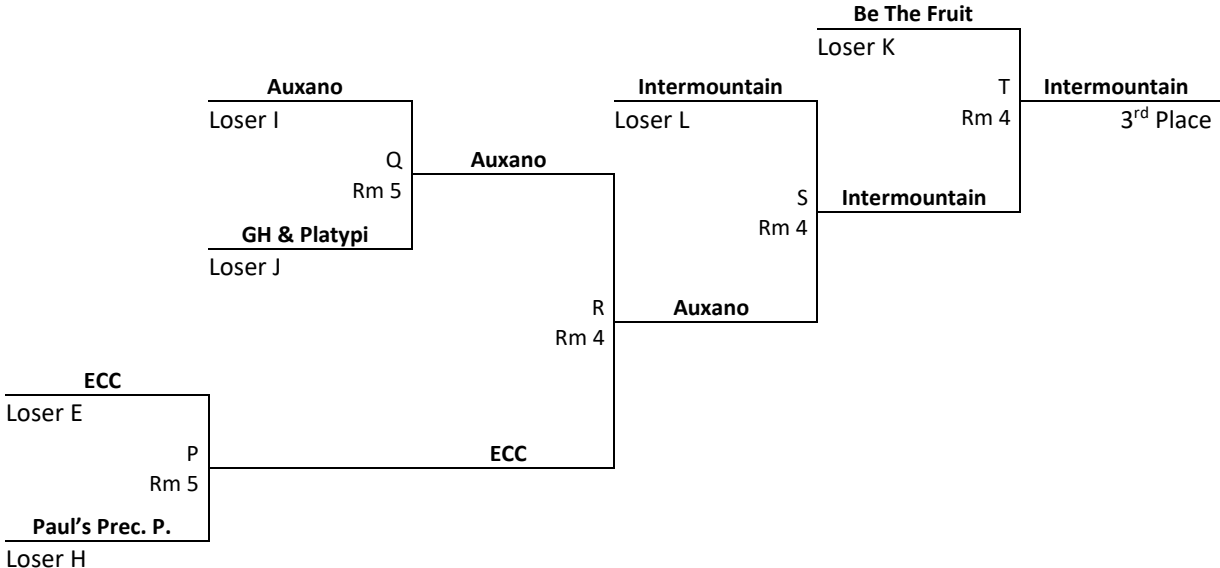

Intermediate Division