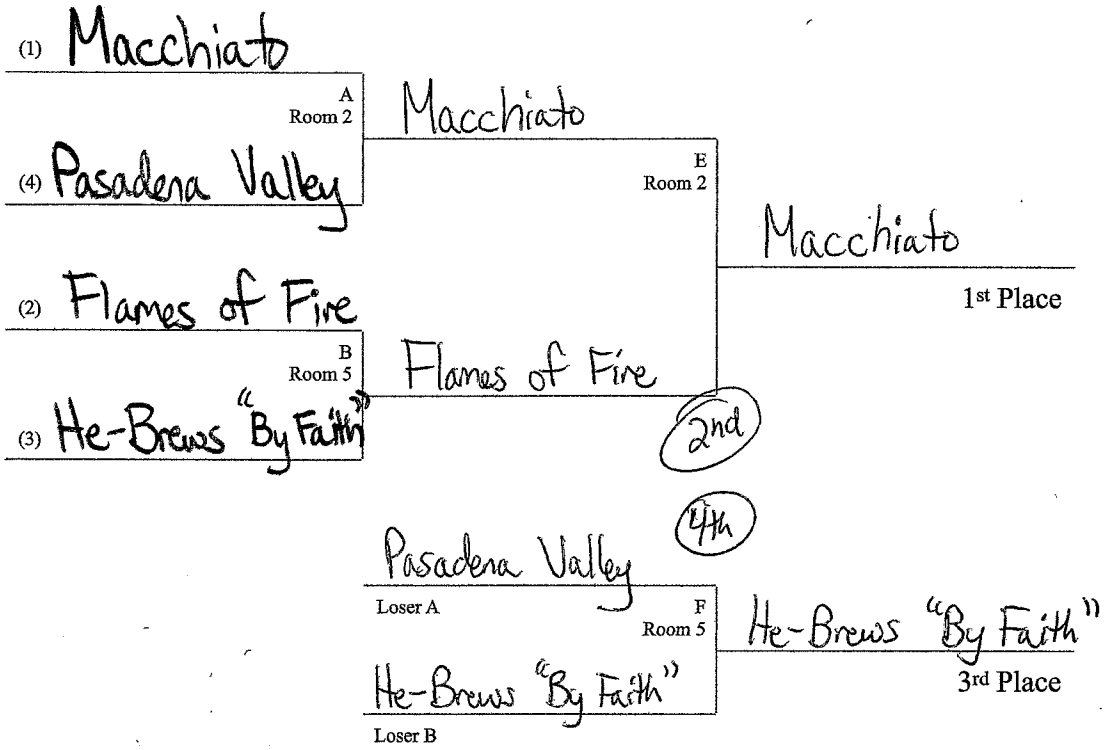

Team Summary for Wa-Or Pac Invitational

Data for Rounds 6 to 13

Division advanced

Team	Total Points	Wins	Losses
1 Macchiato	1300	6	1
2 Flames of Fire	1030	6	1
3 He-Brews "By Faith"	870	6	1
4 Pasadena Valley Living Stones	560	3	4
5 Kingdom Youth B	730	2	5
6 Auxano	640	2	5
7 Strengthened by Grace	500	2	5
8 Puyallup Pterosaur	510	1	6

Advanced Finals

1:00

1:30

Individual Scoring for Wa-Or Pac Invitational

Data for Rounds 6 to 13

Division advanced

Name	Team Name	Average Points	Total Errors	# of Rounds
1 DJ Rice	Flames of Fire	68.57	14	7
2 Josh Deva	He-Brews "By Faith"	67.14	4	7
3 Riley Emerick	Macchiato	64.29	7	7
4 Keziah Richardson	Macchiato	57.14	9	7
5 Ethan Jenkins	Flames of Fire	54.29	13	7
6 Johanna Suresh	Kingdom Youth B	42.50	2	4
7 Devon McCleskey	Puyallup Pterosaur	41.43	11	7
8 Charlotte Medina	Auxano	37.14	3	7
9 Nathanael Suresh	Kingdom Youth B	32.86	9	7
10 Aidyn Galvin	Auxano	30.00	15	7
11 Haven Bray	Strengthened by Grace	30.00	15	7
12 Hannah Scott	Macchiato	28.57	3	7
13 Nathan Edmonds	Pasadena Valley Living St	28.57	8	7
14 Benita Arun	He-Brews "By Faith"	27.14	7	7
15 Anina Rone	Flames of Fire	27.14	12	7
16 Sherwin Dinakar	Kingdom Youth B	25.71	6	7
17 Gabe Ross	Puyallup Pterosaur	20.00	6	7
18 Whitney Hamlin	Pasadena Valley Living St	17.14	2	7
19 Melody Marsh	Strengthened by Grace	17.14	4	7
20 Eliana Boisclaire	Strengthened by Grace	17.14	4	7
21 Gracie Ayer	Pasadena Valley Living St	17.14	9	7
22 Natalie Suresh	Kingdom Youth B	14.29	2	7
23 Kaleb Galvin	Auxano	14.29	13	7
24 Jachin Thilak	He-Brews "By Faith"	12.86	9	7
25 Kayleigh Janes	Macchiato	10.00	5	7
26 Marshall Wheatcroft	Pasadena Valley Living St	8.57	4	7
27 Dheera Sharon	He-Brews "By Faith"	7.14	8	7
28 Caedence Bray	Flames of Fire	4.29	11	7
29 Zach Blanford	Puyallup Pterosaur	2.86	3	7
30 Stephen Maureaux	Pasadena Valley Living St	0.00	1	7
31 Jubilee Bray	Flames of Fire	0.00	3	7