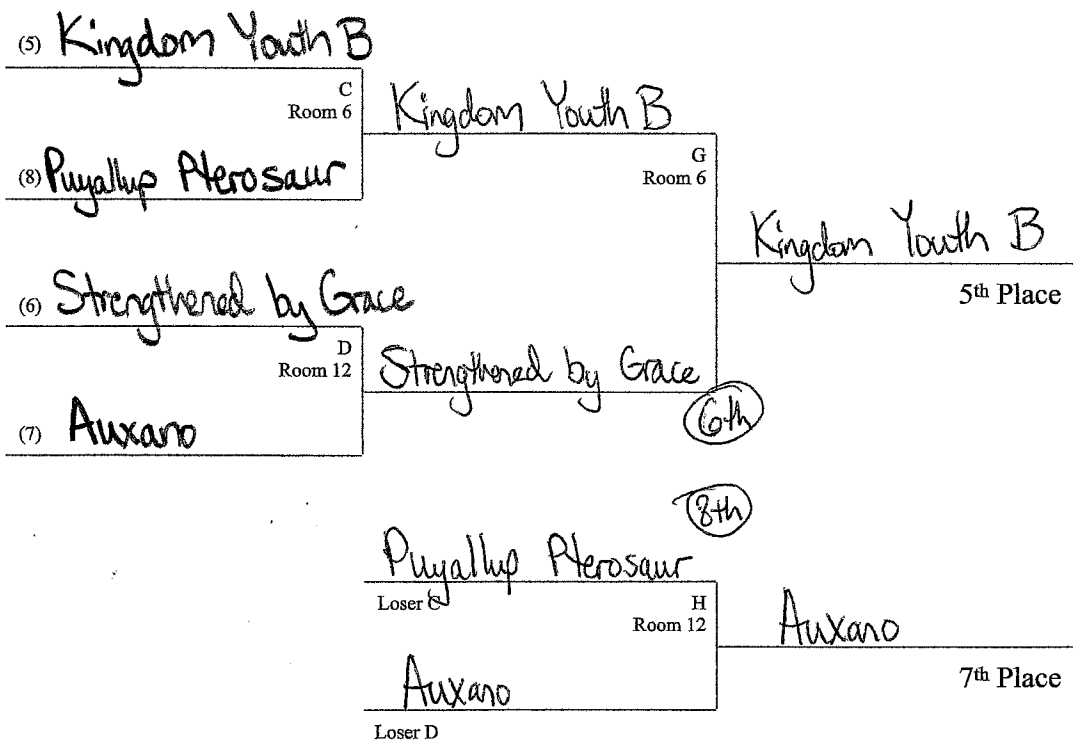

Team Summary for Wa-Or Pac Invitational

Data for Rounds 6 to 13

Division advanced

Team	Total Points	Wins	Losses
1 Macchiato	1300	6	1
2 Flames of Fire	1030	6	1
3 He-Brews "By Faith"	870	6	1
4 Pasadena Valley Living Stones	560	3	4
5 Kingdom Youth B	730	2	5
6 Auxano	640	2	5
7 Strengthened by Grace	500	2	5
8 Puyallup Pterosaur	510	1	6

Advanced Finals

1:00

1:30

Individual Scoring for Wa-Or Pac Invitational

Data for Rounds 6 to 13

Division advanced

Name	Team Name	Average Points	Total Errors	# of Rounds
1 DJ Rice	Flames of Fire	68.57	14	7
2 Josh Deva	He-Brews "By Faith"	67.14	4	7
3 Riley Emerick	Macchiato	64.29	7	7
4 Keziah Richardson	Macchiato	57.14	9	7
5 Ethan Jenkins	Flames of Fire	54.29	13	7
6 Johanna Suresh	Kingdom Youth B	42.50	2	4
7 Devon McCleskey	Puyallup Pterosaur	41.43	11	7
8 Charlotte Medina	Auxano	37.14	3	7
9 Nathanael Suresh	Kingdom Youth B	32.86	9	7
10 Aidyn Galvin	Auxano	30.00	15	7
11 Haven Bray	Strengthened by Grace	30.00	15	7
12 Hannah Scott	Macchiato	28.57	3	7
13 Nathan Edmonds	Pasadena Valley Living St	28.57	8	7
14 Benita Arun	He-Brews "By Faith"	27.14	7	7
15 Anina Rone	Flames of Fire	27.14	12	7
16 Sherwin Dinakar	Kingdom Youth B	25.71	6	7
17 Gabe Ross	Puyallup Pterosaur	20.00	6	7
18 Whitney Hamlin	Pasadena Valley Living St	17.14	2	7
19 Melody Marsh	Strengthened by Grace	17.14	4	7
20 Eliana Boisclaire	Strengthened by Grace	17.14	4	7
21 Gracie Ayer	Pasadena Valley Living St	17.14	9	7
22 Natalie Suresh	Kingdom Youth B	14.29	2	7
23 Kaleb Galvin	Auxano	14.29	13	7
24 Jachin Thilak	He-Brews "By Faith"	12.86	9	7
25 Kayleigh Janes	Macchiato	10.00	5	7
26 Marshall Wheatcroft	Pasadena Valley Living St	8.57	4	7
27 Dheera Sharon	He-Brews "By Faith"	7.14	8	7
28 Caedence Bray	Flames of Fire	4.29	11	7
29 Zach Blanford	Puyallup Pterosaur	2.86	3	7
30 Stephen Maureaux	Pasadena Valley Living St	0.00	1	7
31 Jubilee Bray	Flames of Fire	0.00	3	7