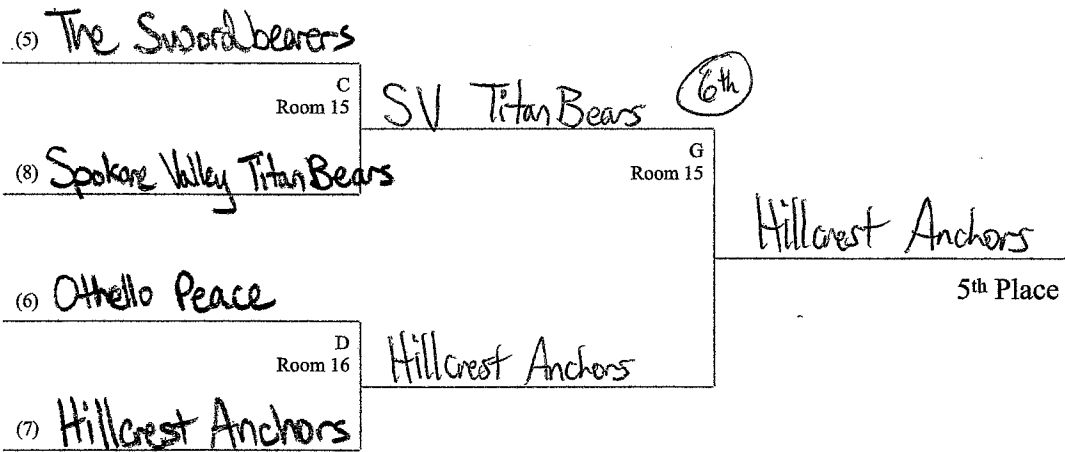

Team Summary for Wa-Or Pac Invitational

Data for Rounds 1 to 13

Division novice

Team	Total Points	Wins	Losses
1 Unstoppable Shield of Faith	1200	9.5	0.5
2 Gracious Ridgefield	1980	9	1
3 Silver Creek Holy Hustla's	1280	7.5	2.5
4 Intermountain Foreigners	1220	7.5	2.5
5 The Swordbearers	700	6	4
6 Othello Peace	750	5.5	4.5
7 Hillcrest Anchors	1050	6	5
8 Spokane Valley TitanBears	760	4.5	5.5
9 Spokane Valley Lambs	840	4.5	6.5
10 Shepherds	700	3.5	6.5
11 Lightsabers / On a Mission	580	3	7
12 IRS	540	2.5	7.5
13 Yaquina	340	1.5	8.5
14 Grateful	140	0.5	9.5

Novice Finals

1:00

1:30