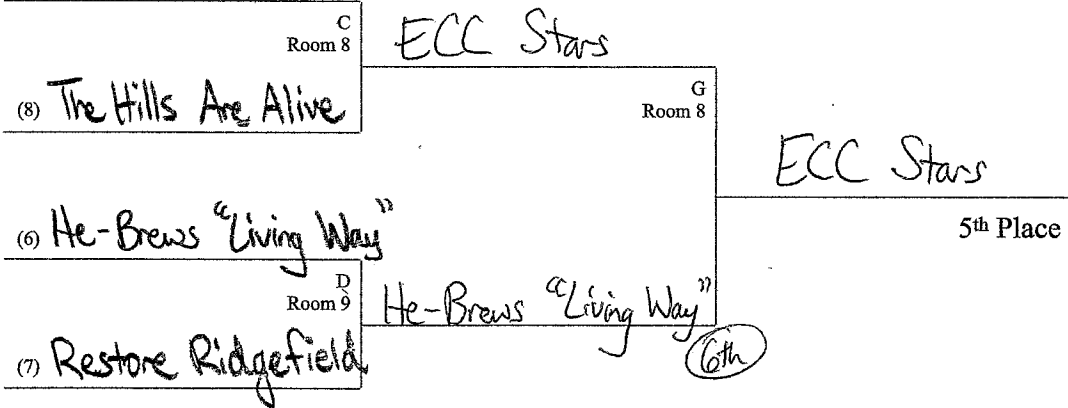

1:15
~~1:00~~

Experienced Finals

~~1:00~~ 1:45

(1) Intermountain Exiles

IM Exiles

(5) ECC Stars

The Hills Are Alive

Individual Scoring for Wa-Or Pac Invitational