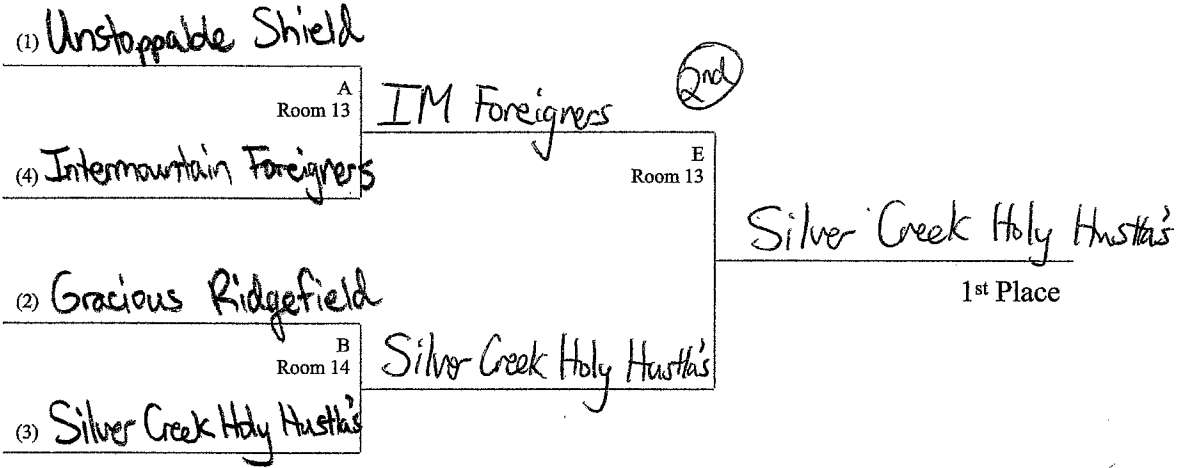

Team Summary for Wa-Or Pac Invitational

Data for Rounds 1 to 13

Division novice

Team	Total Points	Wins	Losses
1 Unstoppable Shield of Faith	1200	9.5	0.5
2 Gracious Ridgefield	1980	9	1
3 Silver Creek Holy Hustla's	1280	7.5	2.5
4 Intermountain Foreigners	1220	7.5	2.5
5 The Swordbearers	700	6	4
6 Othello Peace	750	5.5	4.5
7 Hillcrest Anchors	1050	6	5
8 Spokane Valley TitanBears	760	4.5	5.5
9 Spokane Valley Lambs	840	4.5	6.5
10 Shepherds	700	3.5	6.5
11 Lightsabers / On a Mission	580	3	7
12 IRS	540	2.5	7.5
13 Yaquina	340	1.5	8.5
14 Grateful	140	0.5	9.5

Novice Finals

1:00

1:30