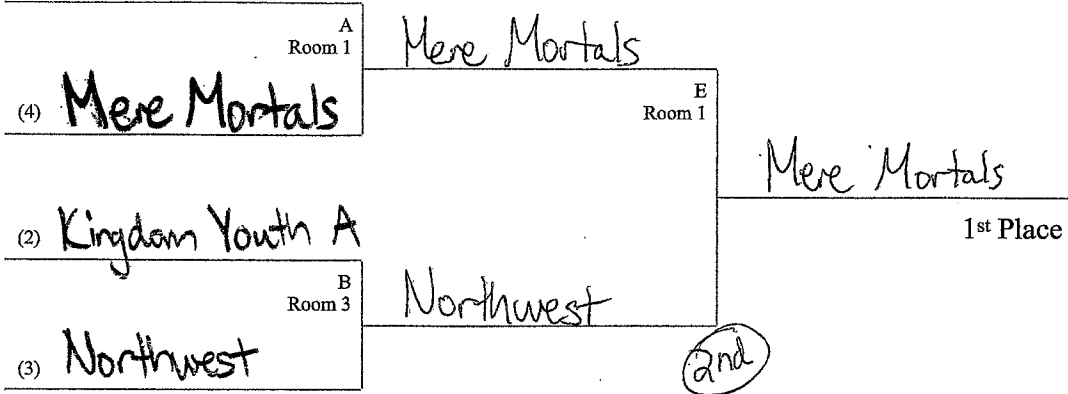

1:15
~~1:00~~

Experienced Finals

~~1:00~~ 1:45

(1) Intermountain Exiles