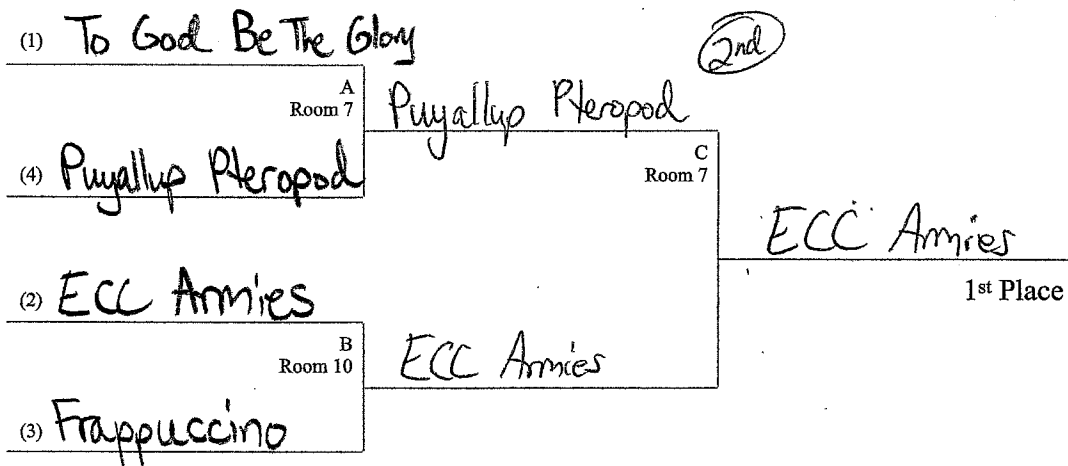

Team Summary for Wa-Or Pac Invitational

Data for Rounds 6 to 13

Division intermediate

Team	Total Points	Wins	Losses
1 To God Be The Glory	840	5.5	0.5
2 ECC Armies	1070	4.5	1.5
3 Frappuccino	600	4.5	1.5
4 Puyallup Pteropod	730	4	2
5 Lynden Lattes	530	3.5	2.5
6 Sabbath Rest	420	3	3
7 Spokello Grace	550	2.5	3.5
8 Mission Impossible	450	1.5	4.5
9 Lynden Mochas	120	0.5	5.5
10 Deer Park Jumping Frogs	100	0.5	5.5

Intermediate Finals

1:00

1:30