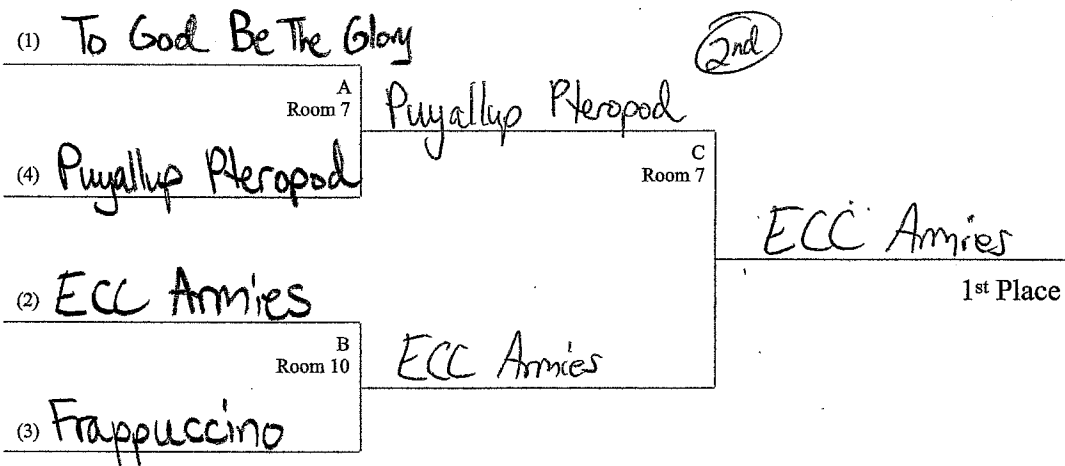

Team Summary for Wa-Or Pac Invitational

Data for Rounds 6 to 13

Division intermediate

Team	Total Points	Wins	Losses
1 To God Be The Glory	840	5.5	0.5
2 ECC Armies	1070	4.5	1.5
3 Frappuccino	600	4.5	1.5
4 Puyallup Pteropod	730	4	2
5 Lynden Lattes	530	3.5	2.5
6 Sabbath Rest	420	3	3
7 Spokello Grace	550	2.5	3.5
8 Mission Impossible	450	1.5	4.5
9 Lynden Mochas	120	0.5	5.5
10 Deer Park Jumping Frogs	100	0.5	5.5

Intermediate Finals

1:00

1:30