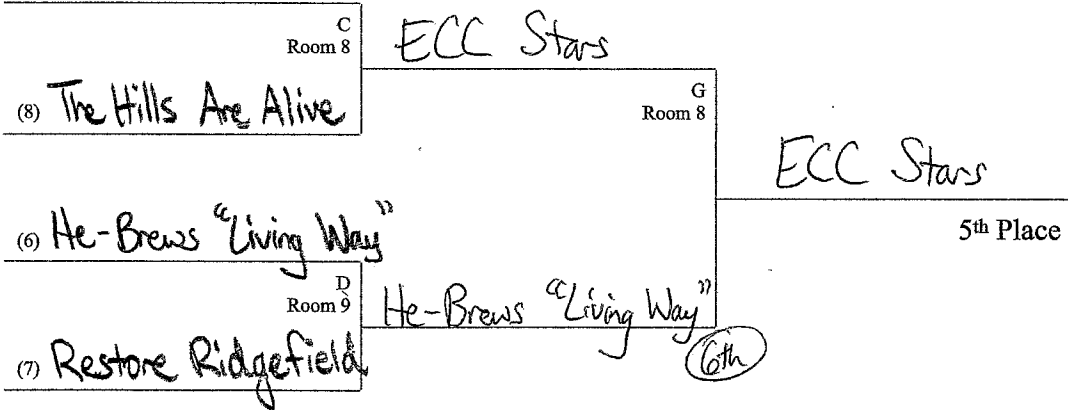

1:15
~~1:00~~

Experienced Finals

~~1:00~~ 1:45

(1) Intermountain Exiles

IM Exiles

(5) ECC Stars

The Hills Are Alive

Individual Scoring for Wa-Or Pac Invitational