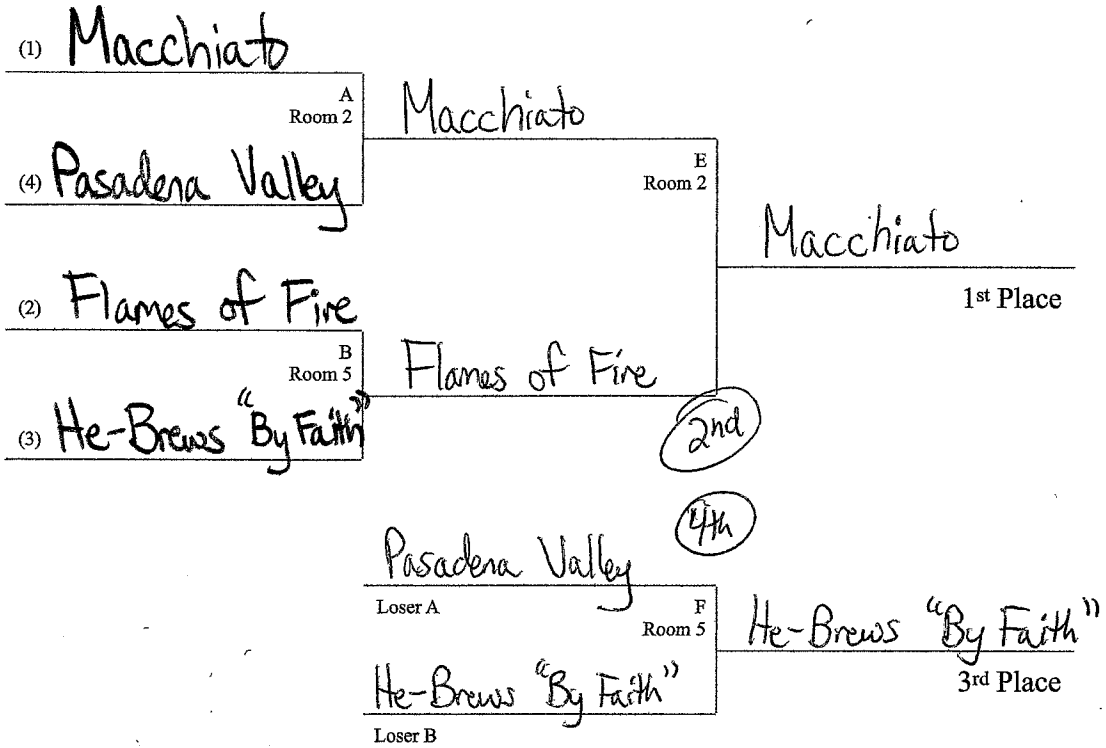

Team Summary for Wa-Or Pac Invitational

Data for Rounds 6 to 13

Division advanced

Team	Total Points	Wins	Losses
1 Macchiato	1300	6	1
2 Flames of Fire	1030	6	1
3 He-Brews "By Faith"	870	6	1
4 Pasadena Valley Living Stones	560	3	4
5 Kingdom Youth B	730	2	5
6 Auxano	640	2	5
7 Strengthened by Grace	500	2	5
8 Puyallup Pterosaur	510	1	6

Advanced Finals

1:00

1:30

Individual Scoring for Wa-Or Pac Invitational

Data for Rounds 6 to 13

Division advanced

Name	Team Name	Average Points	Total Errors	# of Rounds
1 DJ Rice	Flames of Fire	68.57	14	7
2 Josh Deva	He-Brews "By Faith"	67.14	4	7
3 Riley Emerick	Macchiato	64.29	7	7
4 Keziah Richardson	Macchiato	57.14	9	7
5 Ethan Jenkins	Flames of Fire	54.29	13	7
6 Johanna Suresh	Kingdom Youth B	42.50	2	4
7 Devon McCleskey	Puyallup Pterosaur	41.43	11	7
8 Charlotte Medina	Auxano	37.14	3	7
9 Nathanael Suresh	Kingdom Youth B	32.86	9	7
10 Aidyn Galvin	Auxano	30.00	15	7
11 Haven Bray	Strengthened by Grace	30.00	15	7
12 Hannah Scott	Macchiato	28.57	3	7
13 Nathan Edmonds	Pasadena Valley Living St	28.57	8	7
14 Benita Arun	He-Brews "By Faith"	27.14	7	7
15 Anina Rone	Flames of Fire	27.14	12	7
16 Sherwin Dinakar	Kingdom Youth B	25.71	6	7
17 Gabe Ross	Puyallup Pterosaur	20.00	6	7
18 Whitney Hamlin	Pasadena Valley Living St	17.14	2	7
19 Melody Marsh	Strengthened by Grace	17.14	4	7
20 Eliana Boisclaire	Strengthened by Grace	17.14	4	7
21 Gracie Ayer	Pasadena Valley Living St	17.14	9	7
22 Natalie Suresh	Kingdom Youth B	14.29	2	7
23 Kaleb Galvin	Auxano	14.29	13	7
24 Jachin Thilak	He-Brews "By Faith"	12.86	9	7
25 Kayleigh Janes	Macchiato	10.00	5	7
26 Marshall Wheatcroft	Pasadena Valley Living St	8.57	4	7
27 Dheera Sharon	He-Brews "By Faith"	7.14	8	7
28 Caedence Bray	Flames of Fire	4.29	11	7
29 Zach Blanford	Puyallup Pterosaur	2.86	3	7
30 Stephen Maureaux	Pasadena Valley Living St	0.00	1	7
31 Jubilee Bray	Flames of Fire	0.00	3	7