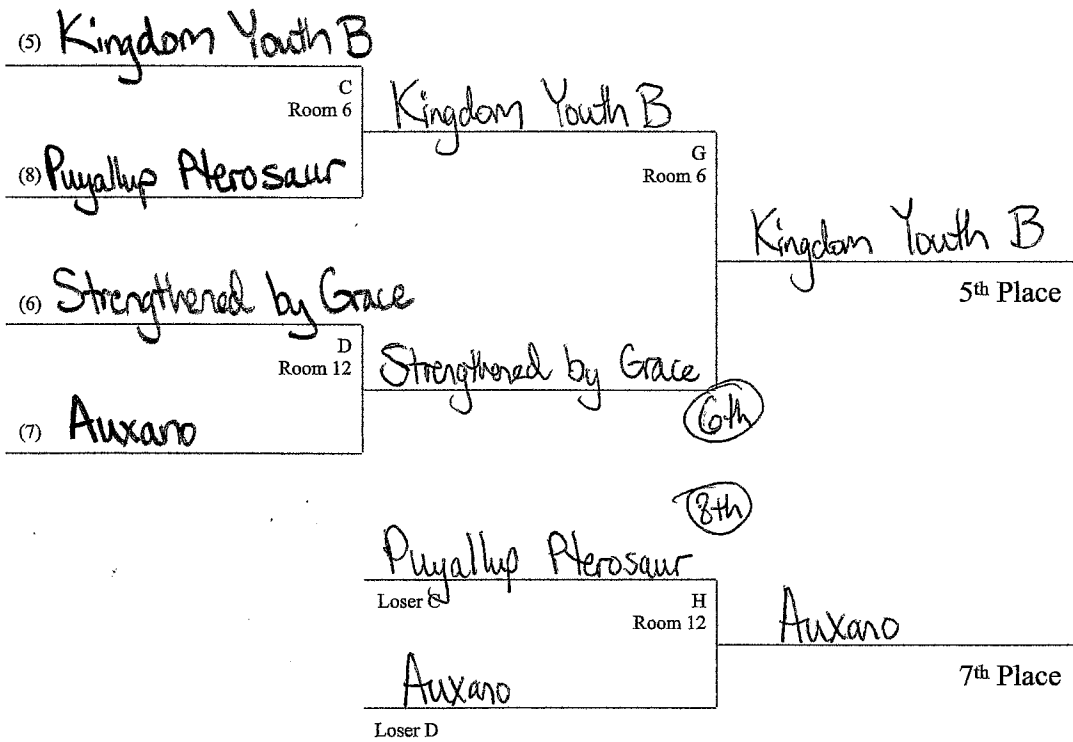

Team Summary for Wa-Or Pac Invitational

Data for Rounds 6 to 13

Division advanced

Team	Total Points	Wins	Losses
1 Macchiato	1300	6	1
2 Flames of Fire	1030	6	1
3 He-Brews "By Faith"	870	6	1
4 Pasadena Valley Living Stones	560	3	4
5 Kingdom Youth B	730	2	5
6 Auxano	640	2	5
7 Strengthened by Grace	500	2	5
8 Puyallup Pterosaur	510	1	6

Advanced Finals

1:00

1:30

Individual Scoring for Wa-Or Pac Invitational

Data for Rounds 6 to 13

Division advanced

Name	Team Name	Average Points	Total Errors	# of Rounds
1 DJ Rice	Flames of Fire	68.57	14	7
2 Josh Deva	He-Brews "By Faith"	67.14	4	7
3 Riley Emerick	Macchiato	64.29	7	7
4 Keziah Richardson	Macchiato	57.14	9	7
5 Ethan Jenkins	Flames of Fire	54.29	13	7
6 Johanna Suresh	Kingdom Youth B	42.50	2	4
7 Devon McCleskey	Puyallup Pterosaur	41.43	11	7
8 Charlotte Medina	Auxano	37.14	3	7
9 Nathanael Suresh	Kingdom Youth B	32.86	9	7
10 Aidyn Galvin	Auxano	30.00	15	7
11 Haven Bray	Strengthened by Grace	30.00	15	7
12 Hannah Scott	Macchiato	28.57	3	7
13 Nathan Edmonds	Pasadena Valley Living St	28.57	8	7
14 Benita Arun	He-Brews "By Faith"	27.14	7	7
15 Anina Rone	Flames of Fire	27.14	12	7
16 Sherwin Dinakar	Kingdom Youth B	25.71	6	7
17 Gabe Ross	Puyallup Pterosaur	20.00	6	7
18 Whitney Hamlin	Pasadena Valley Living St	17.14	2	7
19 Melody Marsh	Strengthened by Grace	17.14	4	7
20 Eliana Boisclaire	Strengthened by Grace	17.14	4	7
21 Gracie Ayer	Pasadena Valley Living St	17.14	9	7
22 Natalie Suresh	Kingdom Youth B	14.29	2	7
23 Kaleb Galvin	Auxano	14.29	13	7
24 Jachin Thilak	He-Brews "By Faith"	12.86	9	7
25 Kayleigh Janes	Macchiato	10.00	5	7
26 Marshall Wheatcroft	Pasadena Valley Living St	8.57	4	7
27 Dheera Sharon	He-Brews "By Faith"	7.14	8	7
28 Caedence Bray	Flames of Fire	4.29	11	7
29 Zach Blanford	Puyallup Pterosaur	2.86	3	7
30 Stephen Maureaux	Pasadena Valley Living St	0.00	1	7
31 Jubilee Bray	Flames of Fire	0.00	3	7