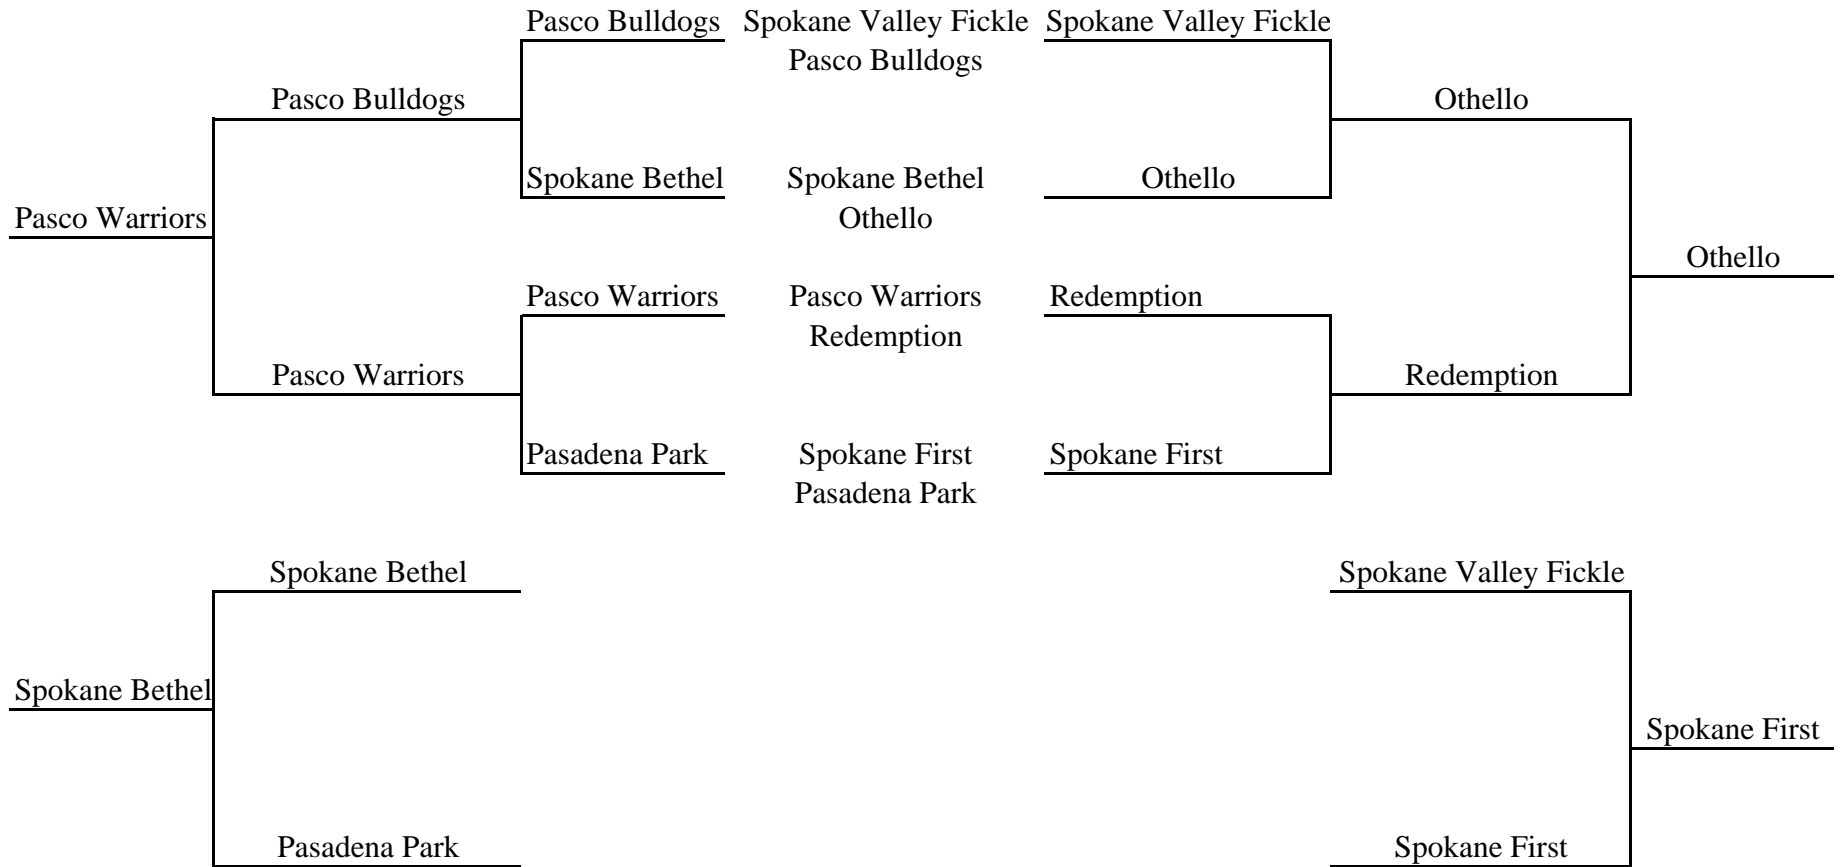

INTERMEDIATE TEAMS

Team	Olympic Points	Total Points	W	L
1 4 - Spokane Valley Fickle	97	960	7	0
2 5 - Spokane 1st Harvesters	73	570	6	1
3 8 - Pasco Warriors	57	490	4	3
4 1 - Spokane Bethel	55	420	3	4
5 6 - Othello Intelligibles	54	490	3	4
6 3 - Pasadena Park	52	430	3	4
7 2 - Redemption	41	320	1	6
8 7 - Pasco Bulldogs	40	230	1	6

Intermediate Bracket